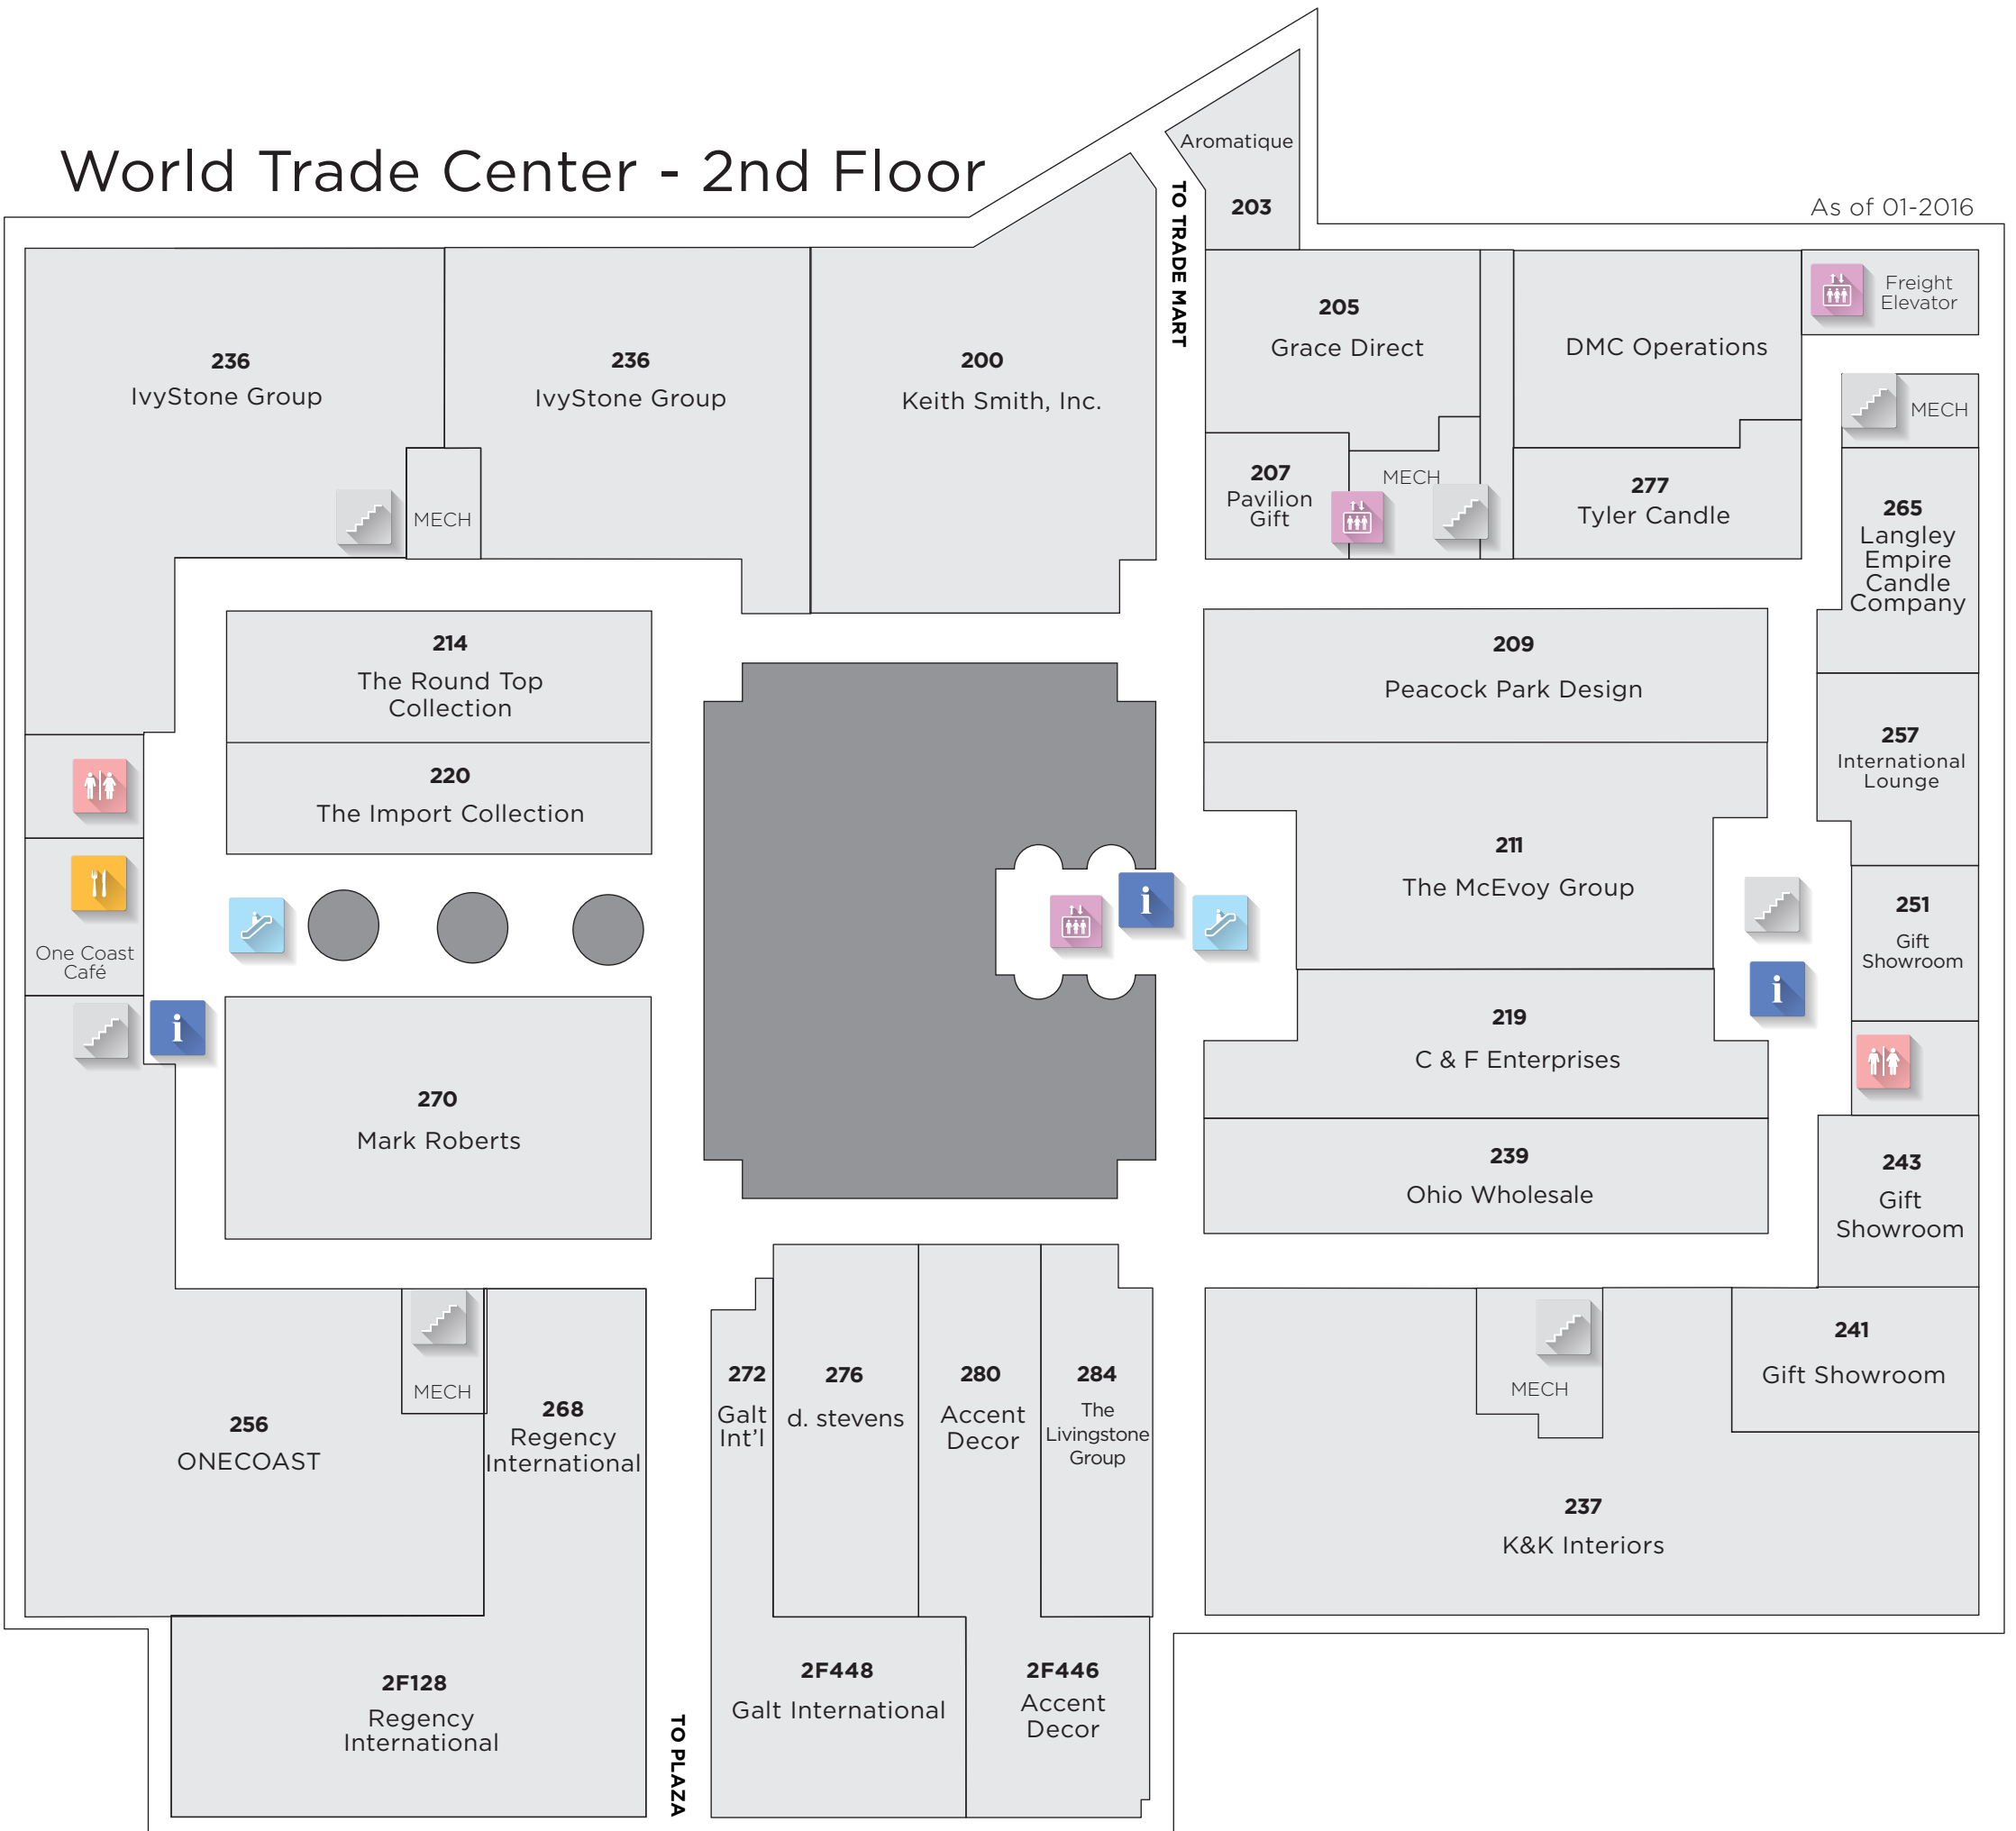

# World Trade Center - 2nd Floor

As of 01-2016

**236**  
IvyStone Group

**236**  
IvyStone Group

**200**  
Keith Smith, Inc.

Aromatique  
**203**

**205**  
Grace Direct

DMC Operations

Freight Elevator

MECH

**207**  
Pavilion Gift

MECH

**277**  
Tyler Candle

MECH

**265**  
Langley Empire Candle Company

**214**  
The Round Top Collection

**220**  
The Import Collection

**209**  
Peacock Park Design

**257**  
International Lounge

One Coast Café

**211**  
The McEvoy Group

**251**  
Gift Showroom

One Coast Café

**270**  
Mark Roberts

**276**  
d. stevens

**280**  
Accent Decor

**284**  
The Livingstone Group

MECH

**241**  
Gift Showroom

**2F128**  
Regency International

TO PLAZA

**2F448**  
Galt International